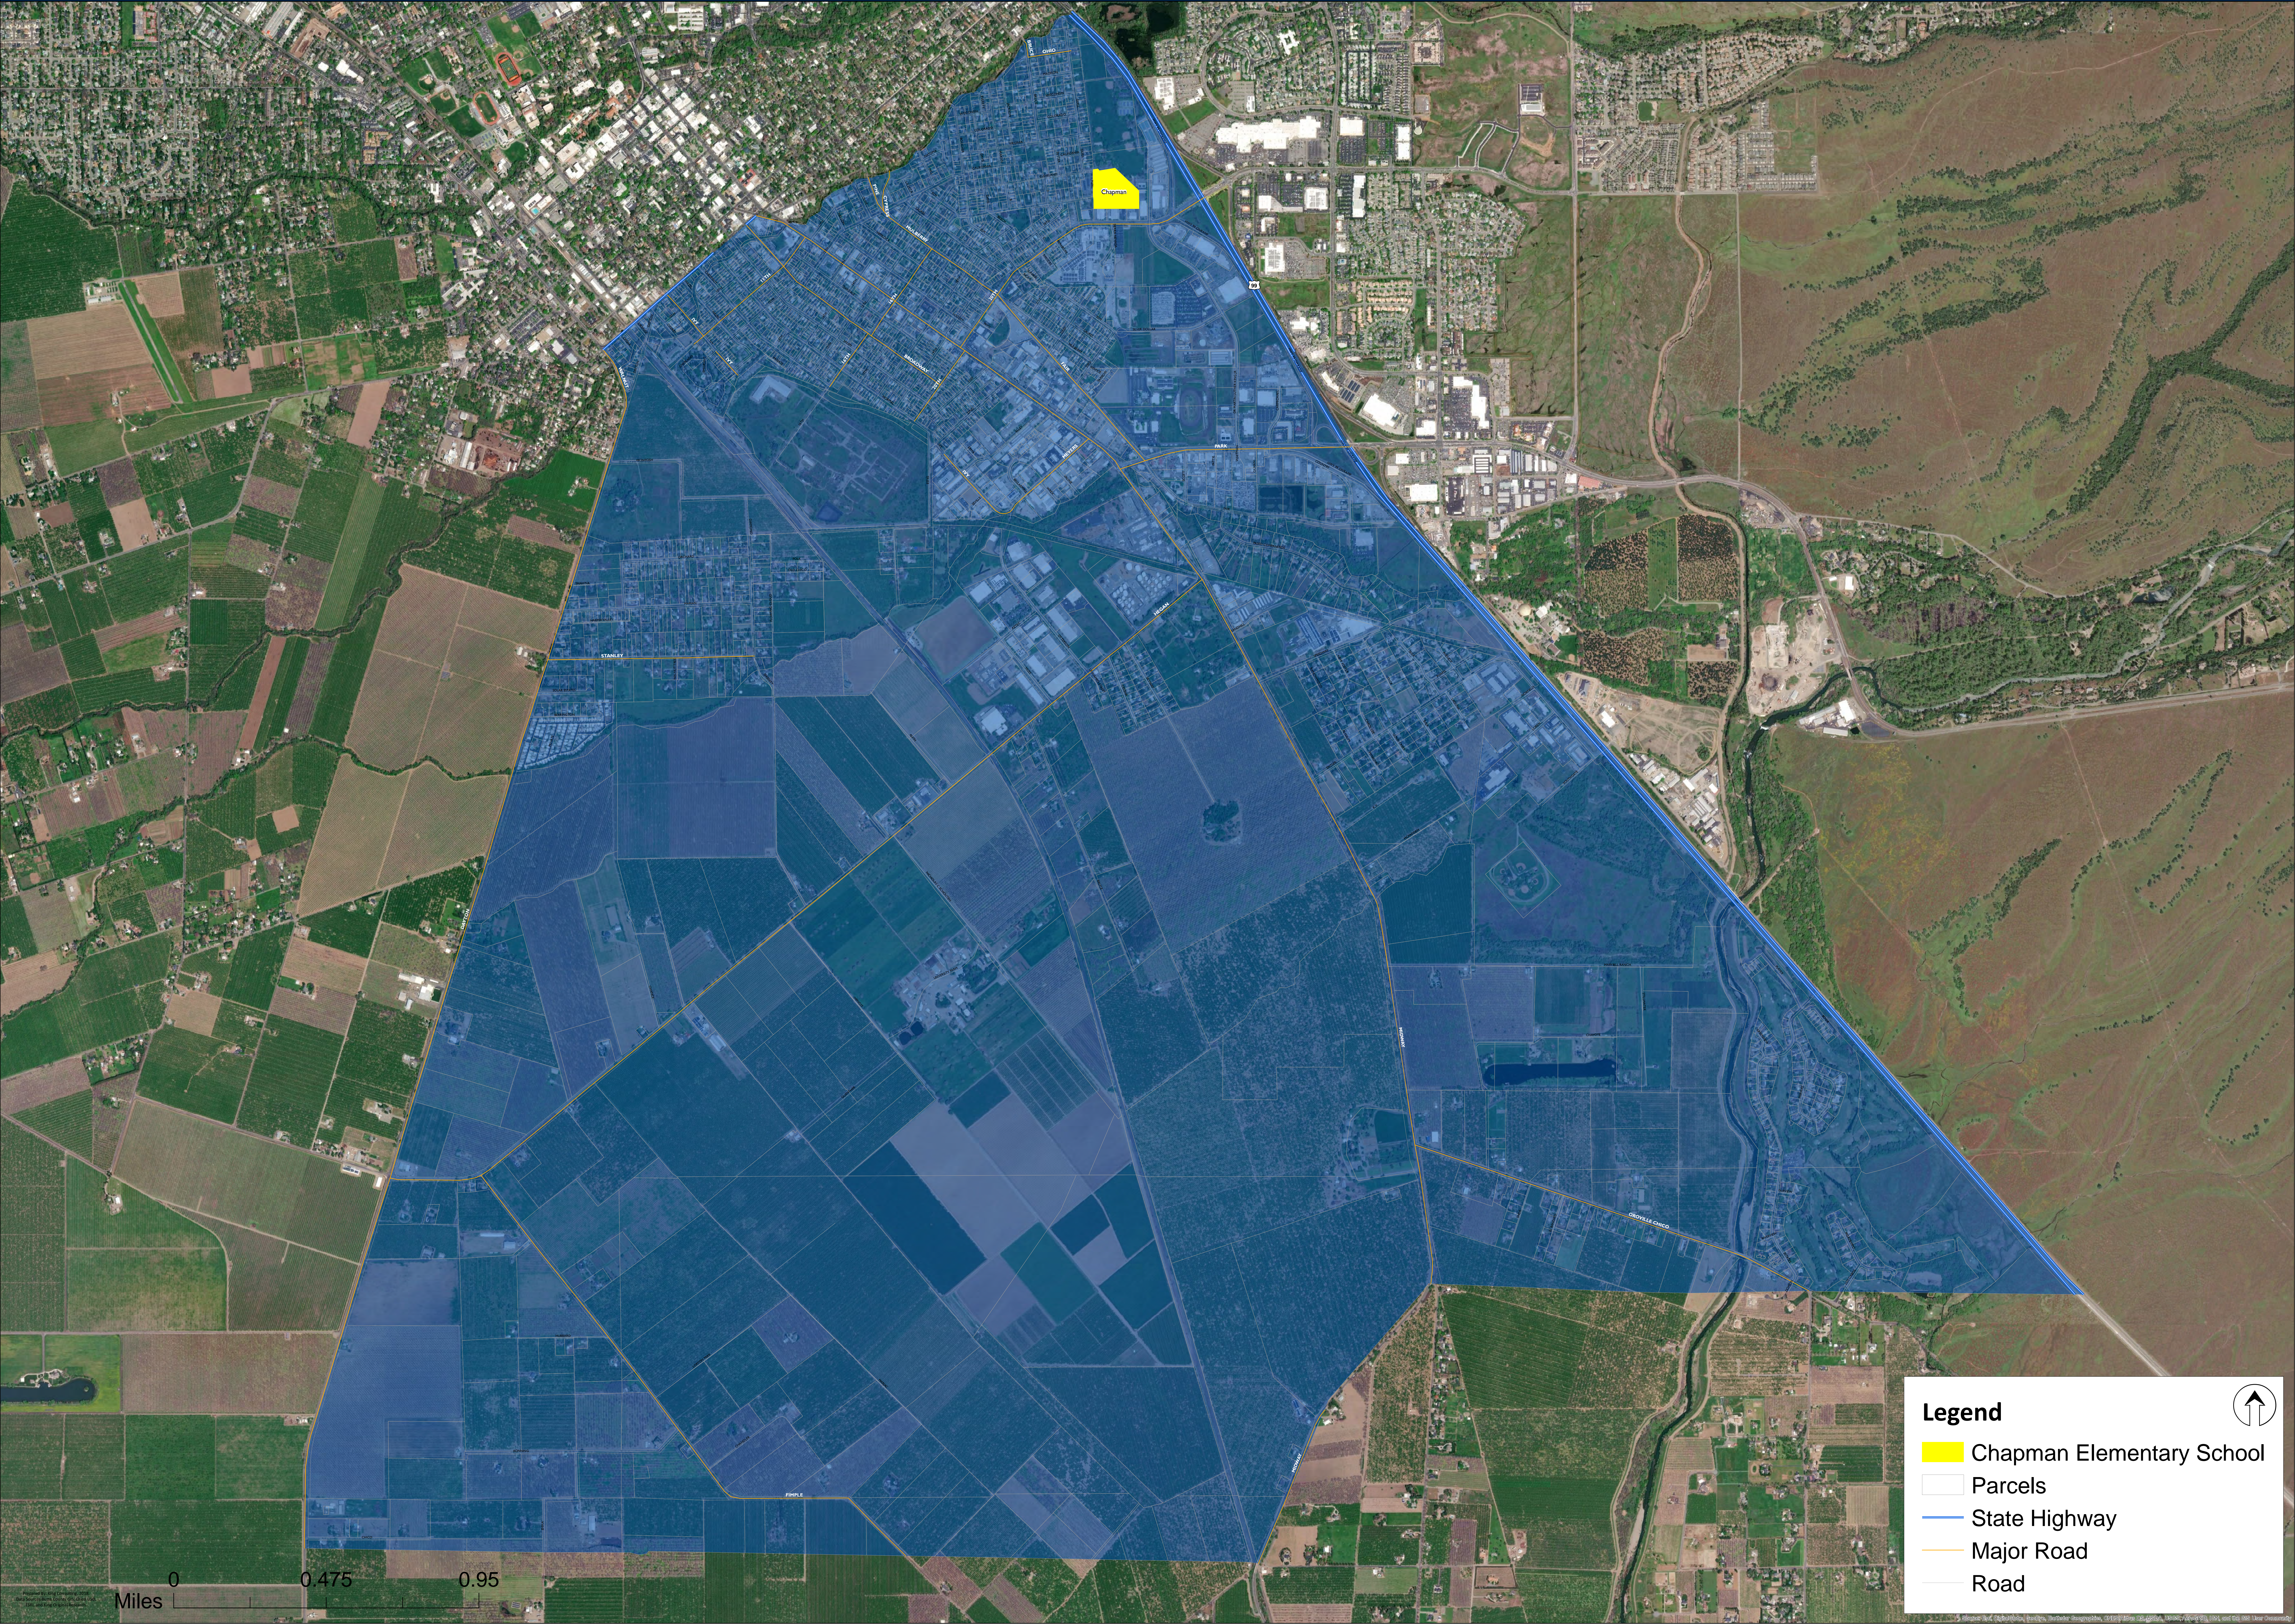

Chapman Elementary School Attendance Boundary

Chico Unified School District

Legend

-  Chapman Elementary School
-  Parcels
-  State Highway
-  Major Road
-  Road

0 0.475 0.95
Miles